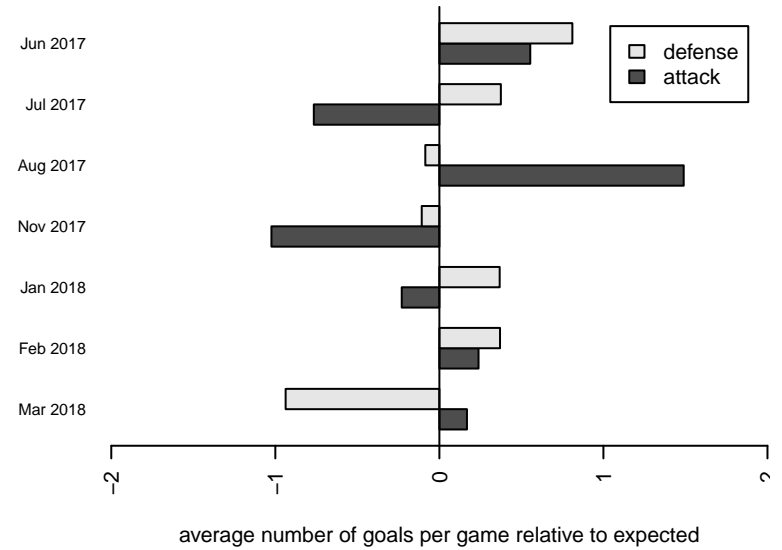

Performance relative to 13 month average