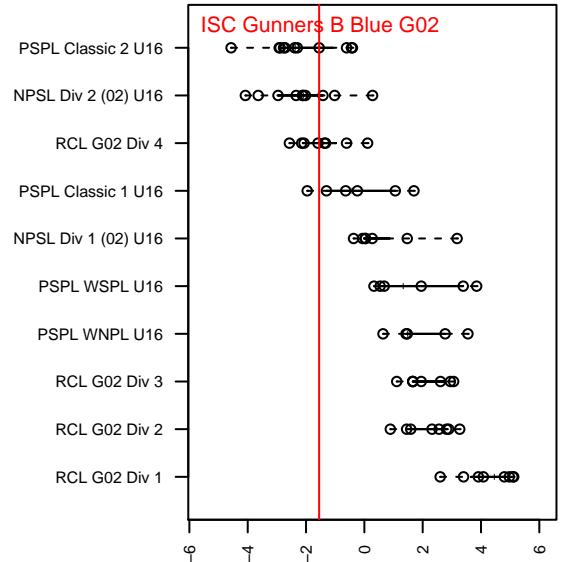

**attack and defense rating
relative to others at age
and all opponents in last 13 months**