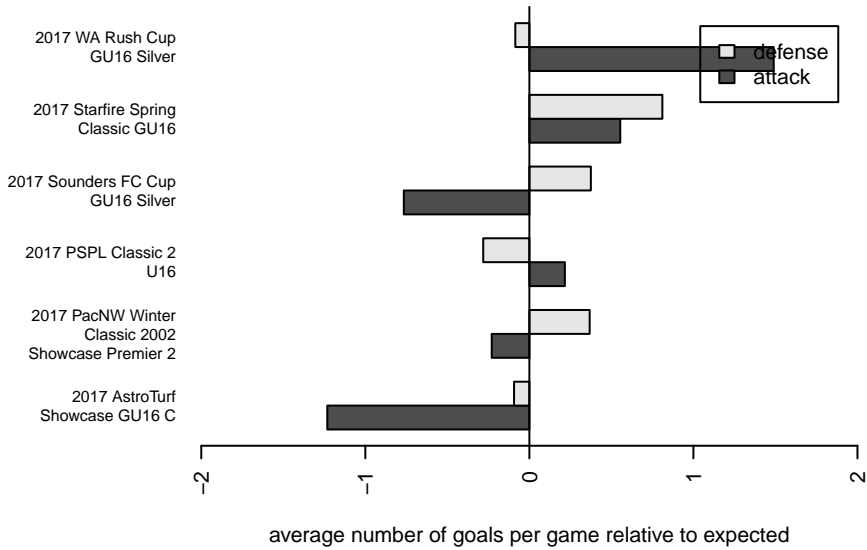

Performance relative to 13 month average