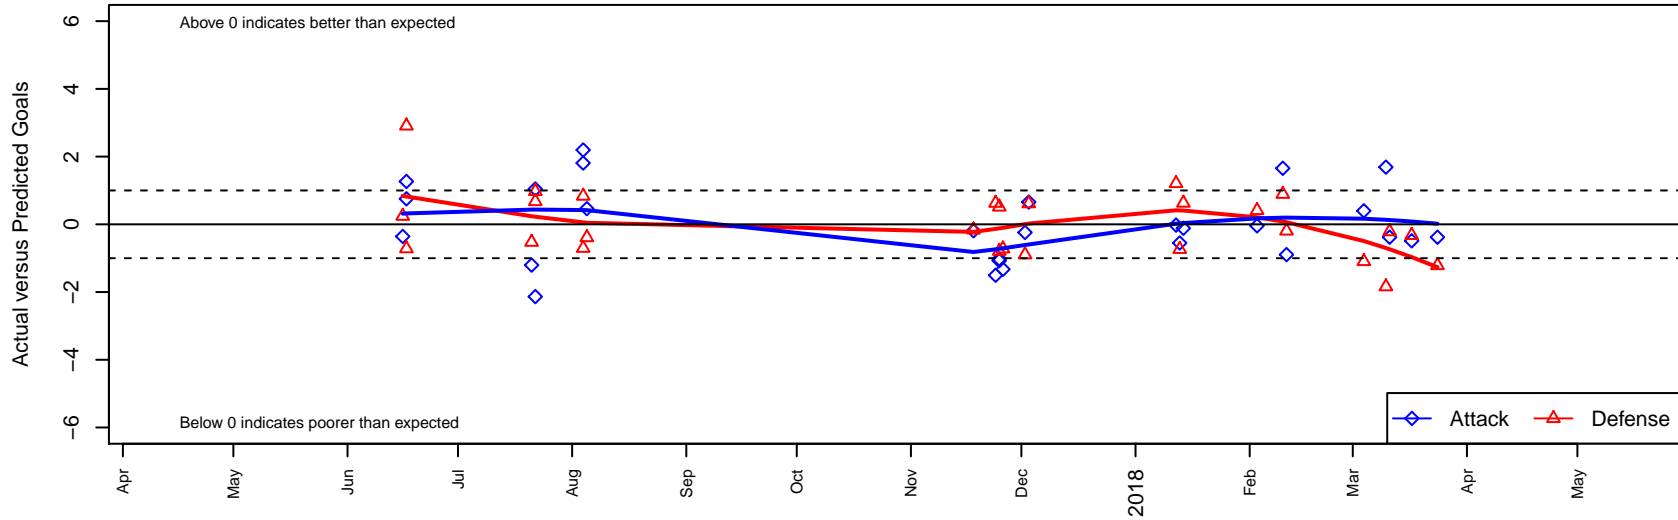

ISC Gunners B Blue G02

Issaquah SC
 Issaquah, WA
 G02 total strength=1125
 attack=4.22 defense=2.25
 fall league = PSPL Classic 2 U16

alt names used:
 ISC GUNNERS FC ISC GUNNERS G02 B BLL
 ISC Gunners G02B Blue
 ISC Gunners G02B Blue
 ISC Gunners G02B Blue
 ISC Gunners G02B Blue
 ISC Gunners G02B Blue
 ISC GUNNERS FC ISC GUNNERS G02 B BLL

Venues played:
 2017 Starfire Spring Classic GU16
 2017 Sounders FC Cup GU16 Silver
 2017 WA Rush Cup GU16 Silver
 2017 PSPL Classic 2 U16
 2017 AstroTurf Showcase GU16 C
 2017 PacNW Winter Classic 2002 Showcase P
 2017 WA Cup Bronze Division

ISC Gunners B Blue G02
 Dots are actual minus expected GF (blue circles) and GA (red triangles).
 Blue line is smoothed change in attack strength. Red is smoothed change in defense strength.

**attack and defense variance (black dot)
relative to other teams
and top 10 in region**