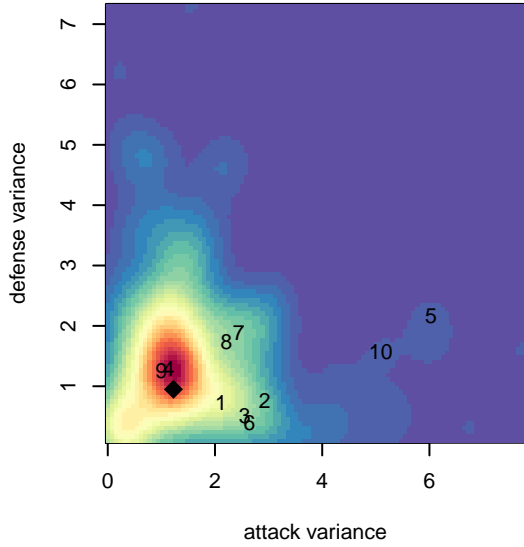

ISC Gunners B Blue G02

Issaquah SC
 Issaquah, WA
 G02 total strength=1125
 attack=4.22 defense=2.25
 fall league = PSPL Classic 2 U16

alt names used:
 ISC GUNNERS FC ISC GUNNERS G02 B BLL
 ISC Gunners G02B Blue
 ISC Gunners G02B Blue
 ISC Gunners G02B Blue
 ISC Gunners G02B Blue
 ISC Gunners G02B Blue
 ISC GUNNERS FC ISC GUNNERS G02 B BLL

ISC Gunners B Blue G02
 Dots are actual minus expected GF (blue circles) and GA (red triangles).
 Blue line is smoothed change in attack strength. Red is smoothed change in defense strength.

**attack and defense variance (black dot)
relative to other teams
and top 10 in region**