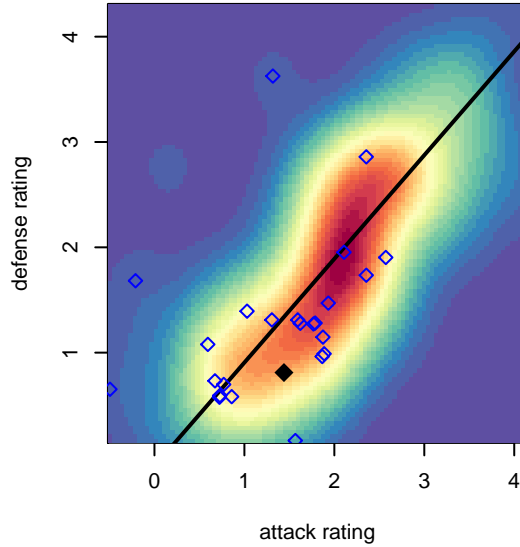

**attack and defense rating
relative to others at age
and all opponents in last 13 months**